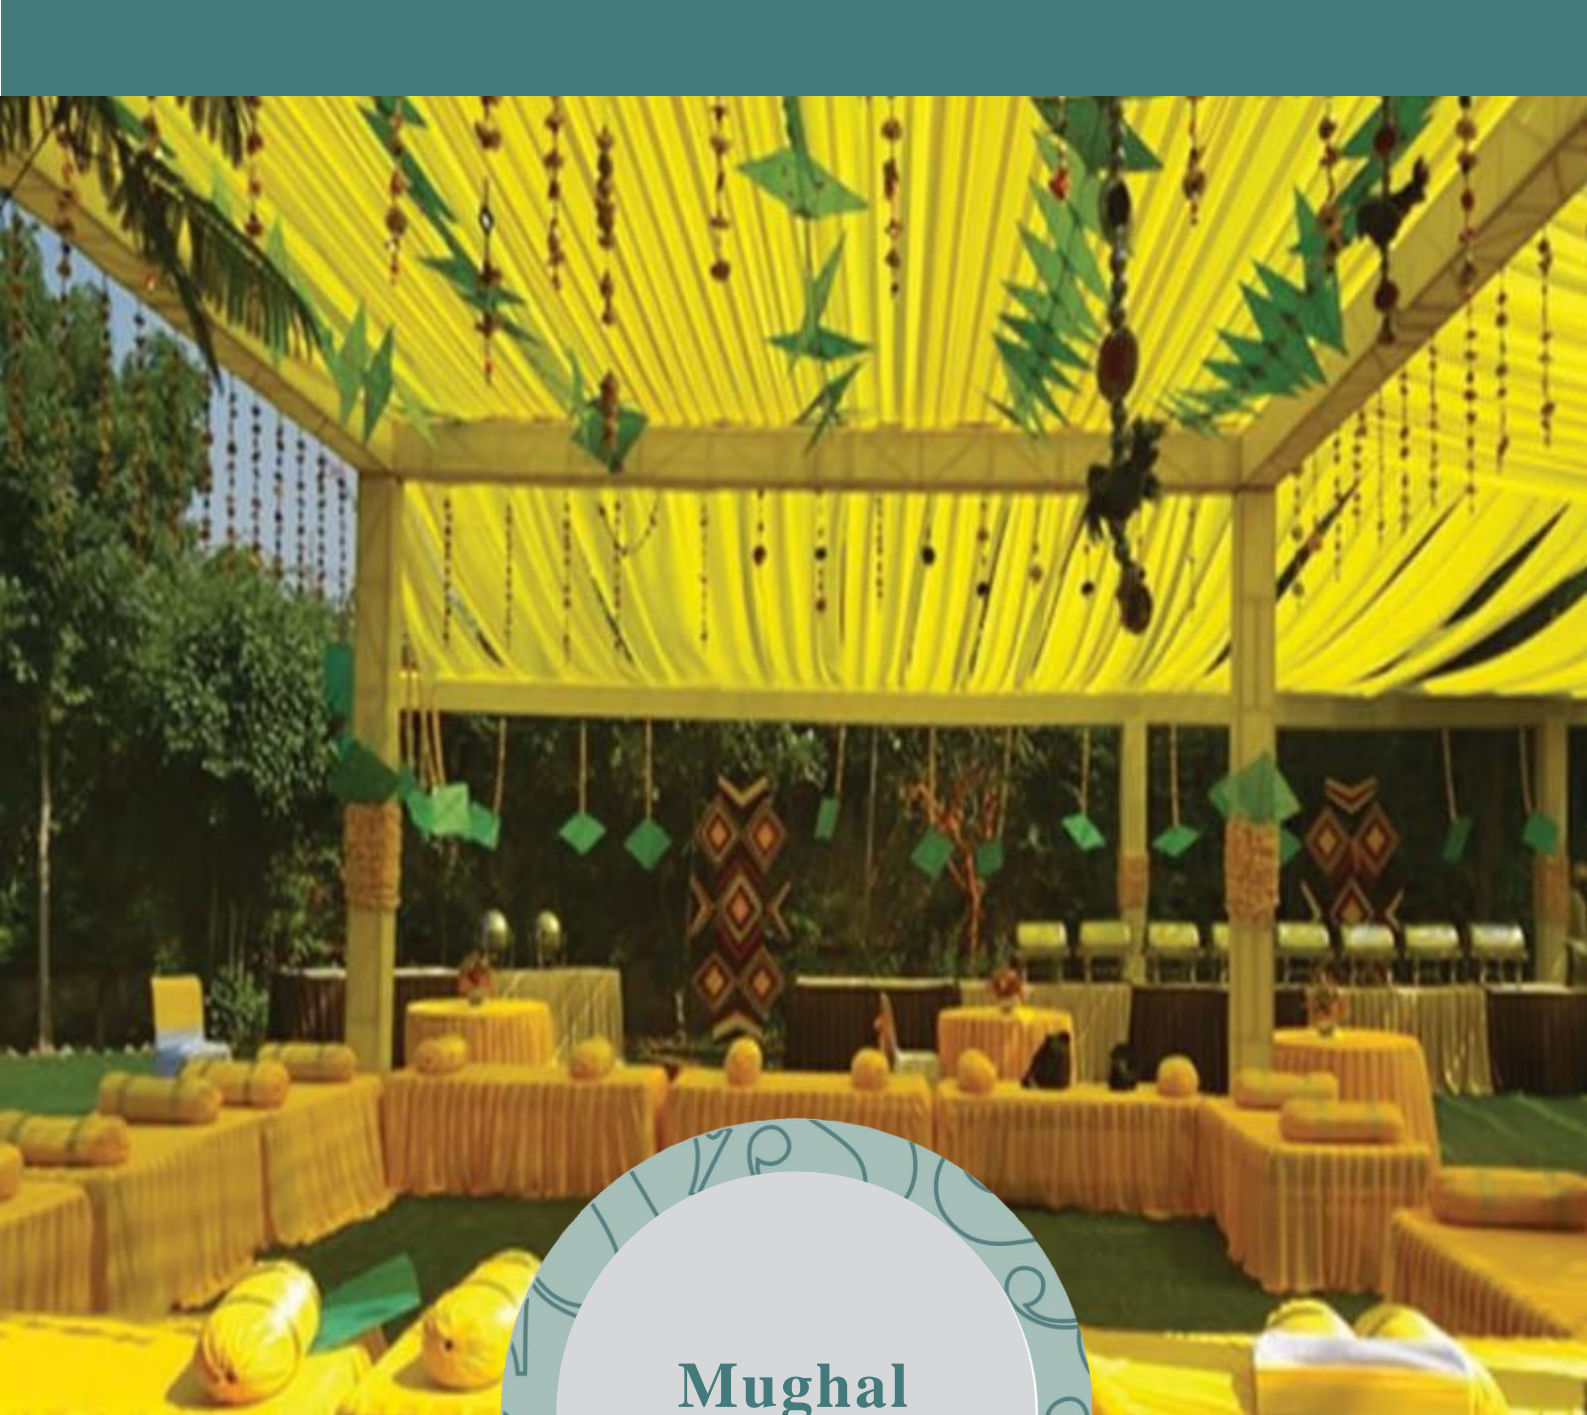

**Mughal
Lawn**