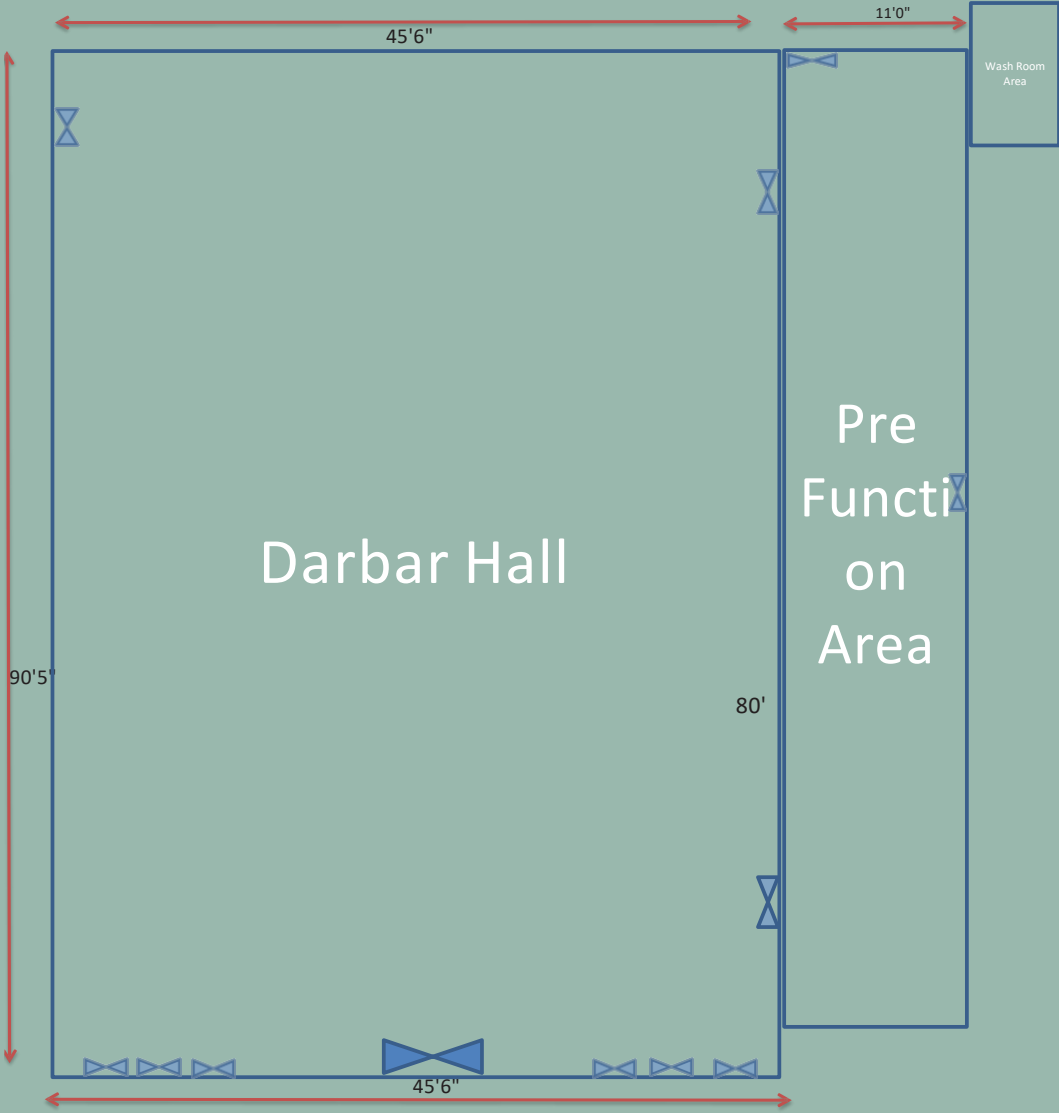

Darbar Hall

Darbar Hall - Floor Plan

DIMENSIONS & SEATING CAPACITIES

Area (sq. m.)	Dimensions (ft.)	Ceiling Height (ft.)	U Shaped	Rectangle	Classroom	Theatre	Round Table	Floating
464	NA	5	80	100	250	300	100	350

**Conference
Hall 1**

Conference Hall 1 - Floor Plan

DIMENSIONS & SEATING CAPACITIES

Area (sq. m.)	Dimensions (ft.)	Ceiling Height (ft.)	U Shaped	Rectangle	Classroom	Theatre	Round Table	Floating
70	NA	2	18	20	30	35	20	40

**Mughal
Lawn**

Mughal Lawn- Floor Plan

DIMENSIONS & SEATING CAPACITIES

Area (sq. m.)	Dimensions (ft.)	Ceiling Height (ft.)	U Shaped	Rectangle	Classroom	Theatre	Round Table	Floating
NA	37/29x94	NA	NA	NA	NA	NA	NA	NA

**Pool Deck
Area**

Surrounded by Aravalli mountains
suits for every event.

Pool Deck- Floor Plan

DIMENSIONS & SEATING CAPACITIES

Area (sq. m.)	Dimensions (ft.)	Ceiling Height (ft.)	U Shaped	Rectangle	Classroom	Theatre	Round Table	Floating
NA	10x12.5	NA	NA	NA	NA	NA	NA	NA