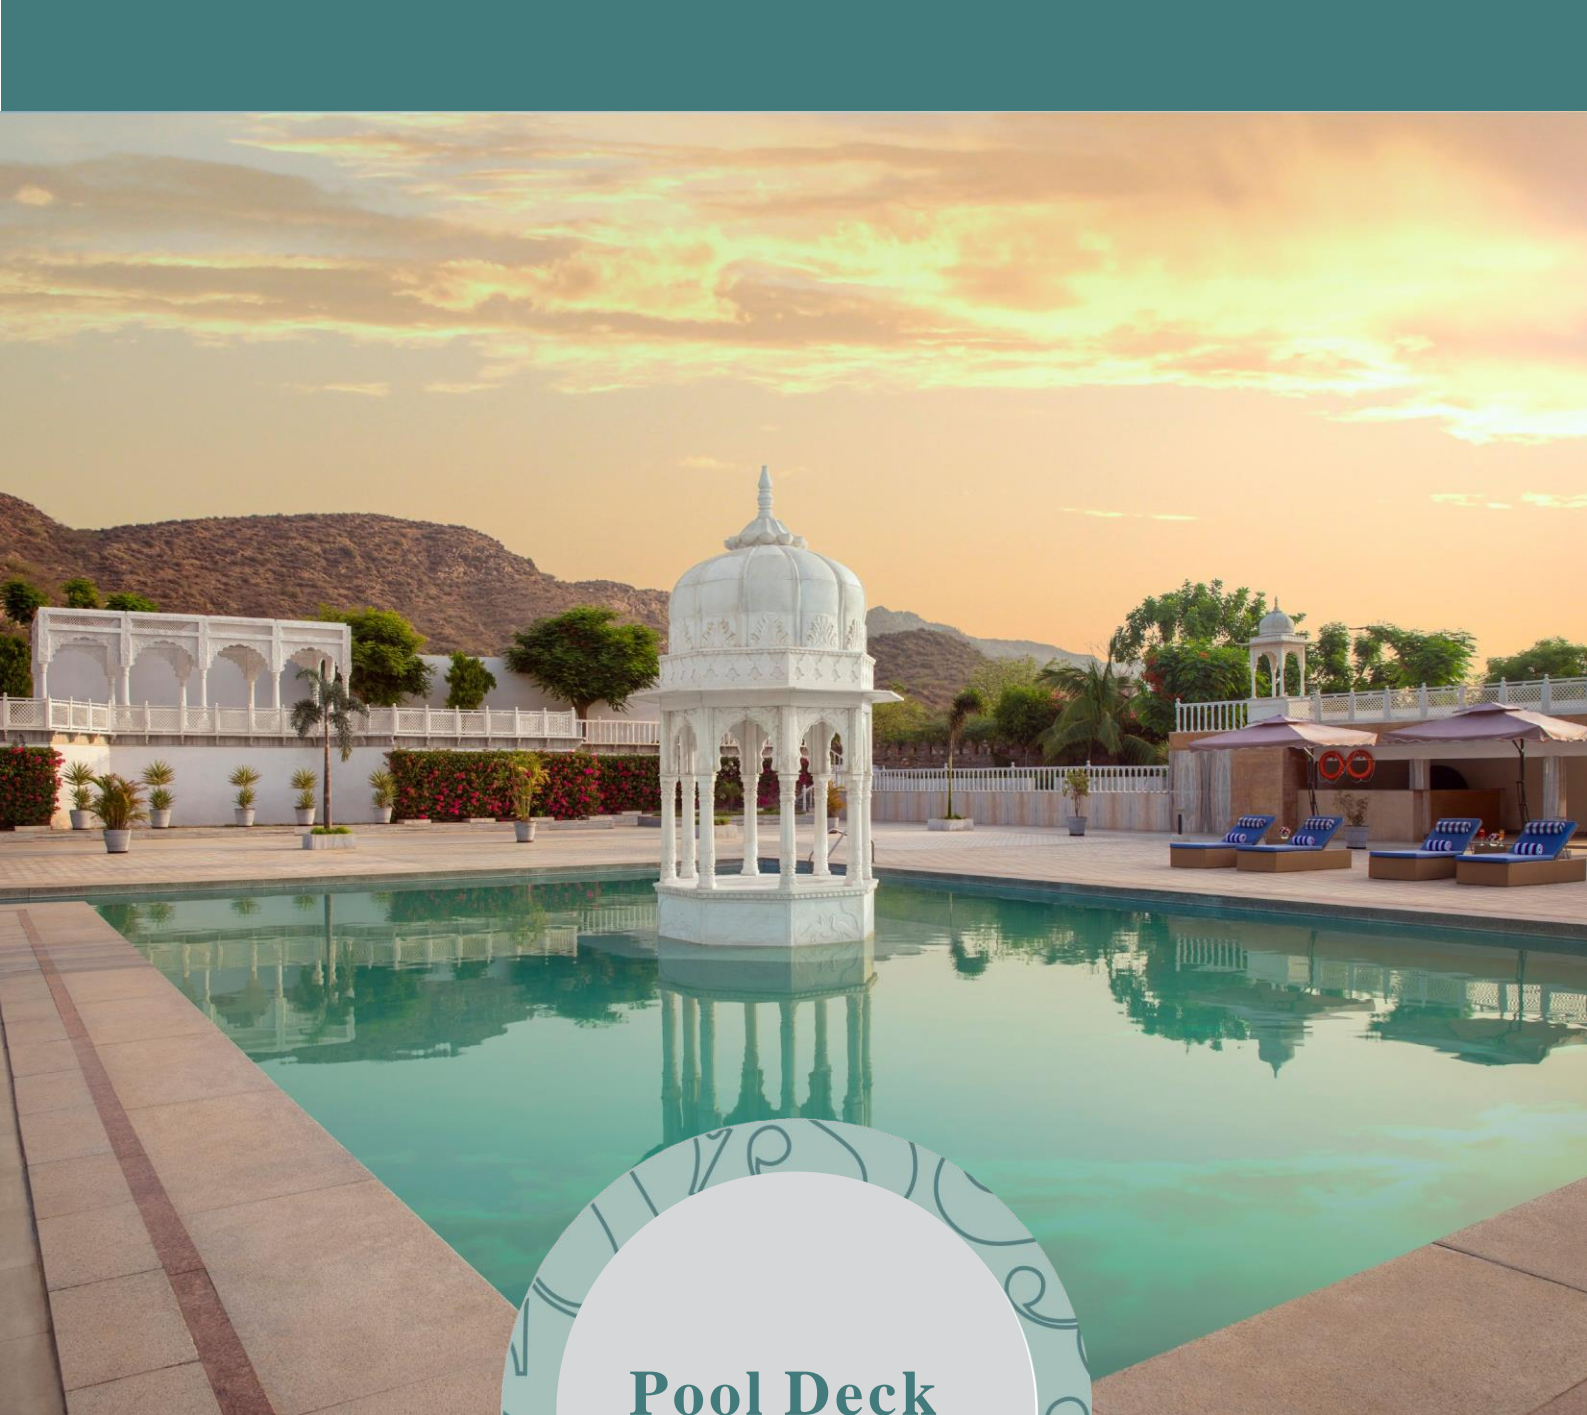

Baradari

Surrounded by Aravalli mountains
suits for every event.

Courtyard

Surrounded by Aravalli mountains
suits for every event.

Courtyard- Floor Plan

DIMENSIONS & SEATING CAPACITIES

Area (sq. m.)	Dimensions (ft.)	Ceiling Height (ft.)	U Shaped	Rectangle	Classroom	Theatre	Round Table	Floating
NA	57x66	NA	NA	NA	NA	NA	NA	NA