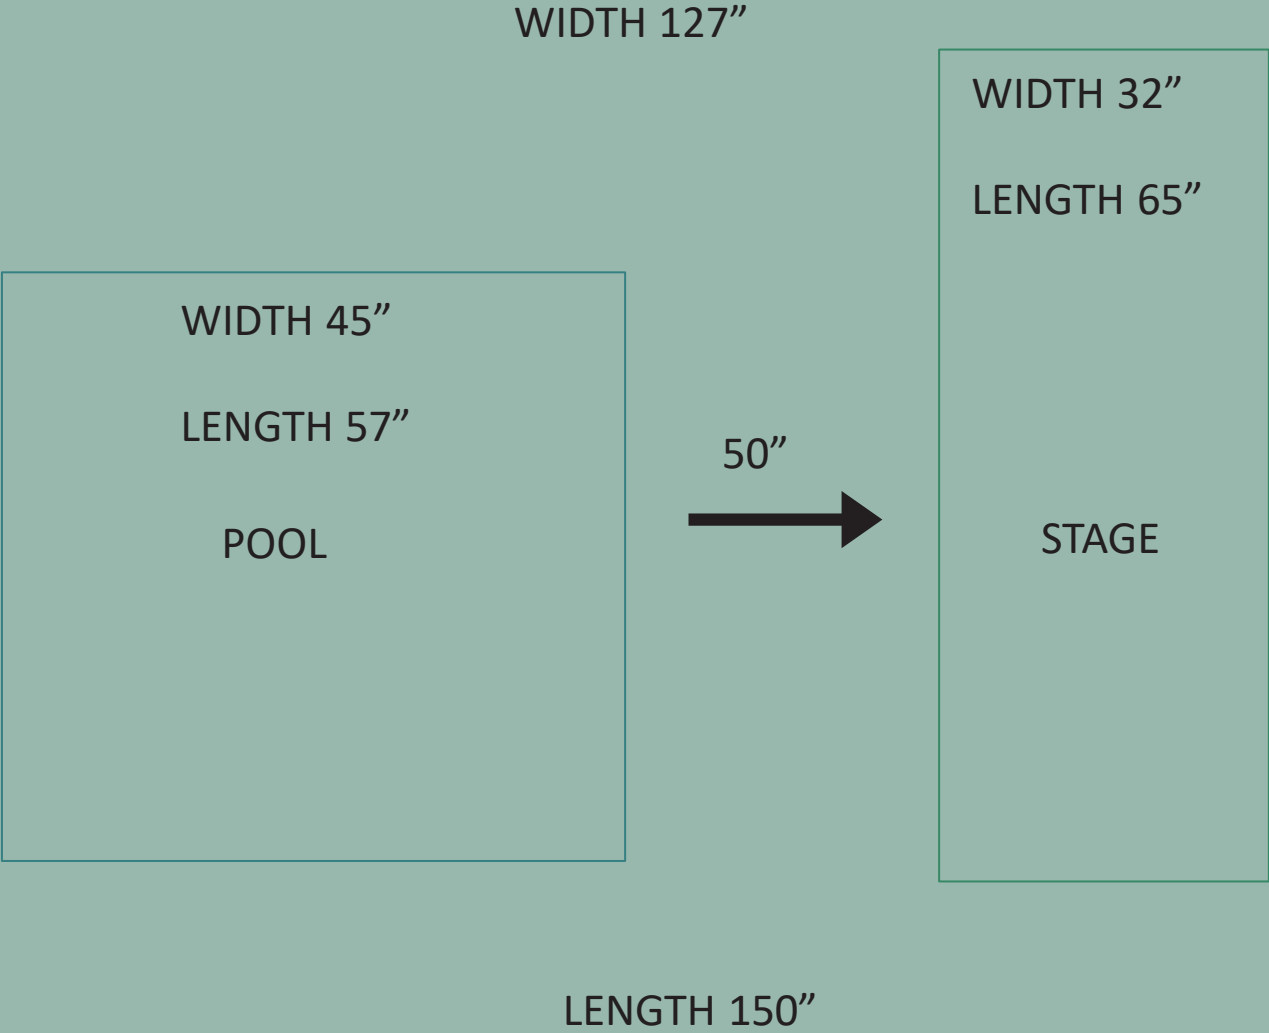

**Conference
Hall 1**

Conference Hall 1 - Floor Plan

DIMENSIONS & SEATING CAPACITIES

Area (sq. m.)	Dimensions (ft.)	Ceiling Height (ft.)	U Shaped	Rectangle	Classroom	Theatre	Round Table	Floating
70	NA	2	18	20	30	35	20	40

**Mughal
Lawn**

Mughal Lawn- Floor Plan

DIMENSIONS & SEATING CAPACITIES

Area (sq. m.)	Dimensions (ft.)	Ceiling Height (ft.)	U Shaped	Rectangle	Classroom	Theatre	Round Table	Floating
NA	37/29x94	NA	NA	NA	NA	NA	NA	NA

Baradari

Surrounded by Aravalli mountains
suits for every event.

Courtyard

Surrounded by Aravalli mountains
suits for every event.

Courtyard- Floor Plan

DIMENSIONS & SEATING CAPACITIES

Area (sq. m.)	Dimensions (ft.)	Ceiling Height (ft.)	U Shaped	Rectangle	Classroom	Theatre	Round Table	Floating
NA	57x66	NA	NA	NA	NA	NA	NA	NA

**Pool Deck
Area**

Surrounded by Aravalli mountains
suits for every event.

Pool Deck- Floor Plan

DIMENSIONS & SEATING CAPACITIES

Area (sq. m.)	Dimensions (ft.)	Ceiling Height (ft.)	U Shaped	Rectangle	Classroom	Theatre	Round Table	Floating
NA	10x12.5	NA	NA	NA	NA	NA	NA	NA