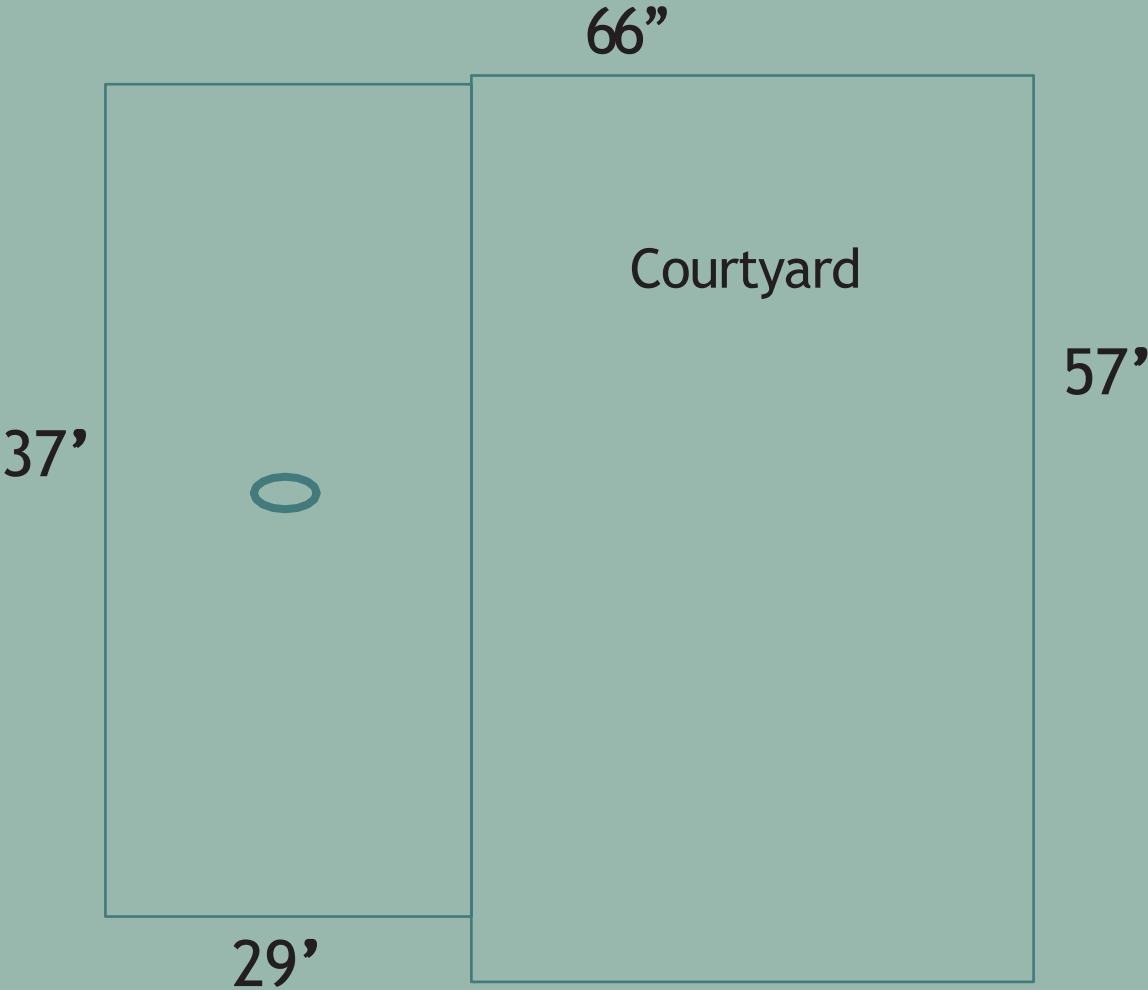

**Conference
Hall 1**

Conference Hall 1 - Floor Plan

DIMENSIONS & SEATING CAPACITIES

Area (sq. m.)	Dimensions (ft.)	Ceiling Height (ft.)	U Shaped	Rectangle	Classroom	Theatre	Round Table	Floating
70	NA	2	18	20	30	35	20	40

**Mughal
Lawn**

Mughal Lawn- Floor Plan

DIMENSIONS & SEATING CAPACITIES

Area (sq. m.)	Dimensions (ft.)	Ceiling Height (ft.)	U Shaped	Rectangle	Classroom	Theatre	Round Table	Floating
NA	37/29x94	NA	NA	NA	NA	NA	NA	NA

Baradari

Surrounded by Aravalli mountains
suits for every event.

Courtyard

Surrounded by Aravalli mountains
suits for every event.

Courtyard- Floor Plan

DIMENSIONS & SEATING CAPACITIES

Area (sq. m.)	Dimensions (ft.)	Ceiling Height (ft.)	U Shaped	Rectangle	Classroom	Theatre	Round Table	Floating
NA	57x66	NA	NA	NA	NA	NA	NA	NA

**Pool Deck
Area**

Surrounded by Aravalli mountains
suits for every event.

Pool Deck- Floor Plan

DIMENSIONS & SEATING CAPACITIES

Area (sq. m.)	Dimensions (ft.)	Ceiling Height (ft.)	U Shaped	Rectangle	Classroom	Theatre	Round Table	Floating
NA	10x12.5	NA	NA	NA	NA	NA	NA	NA