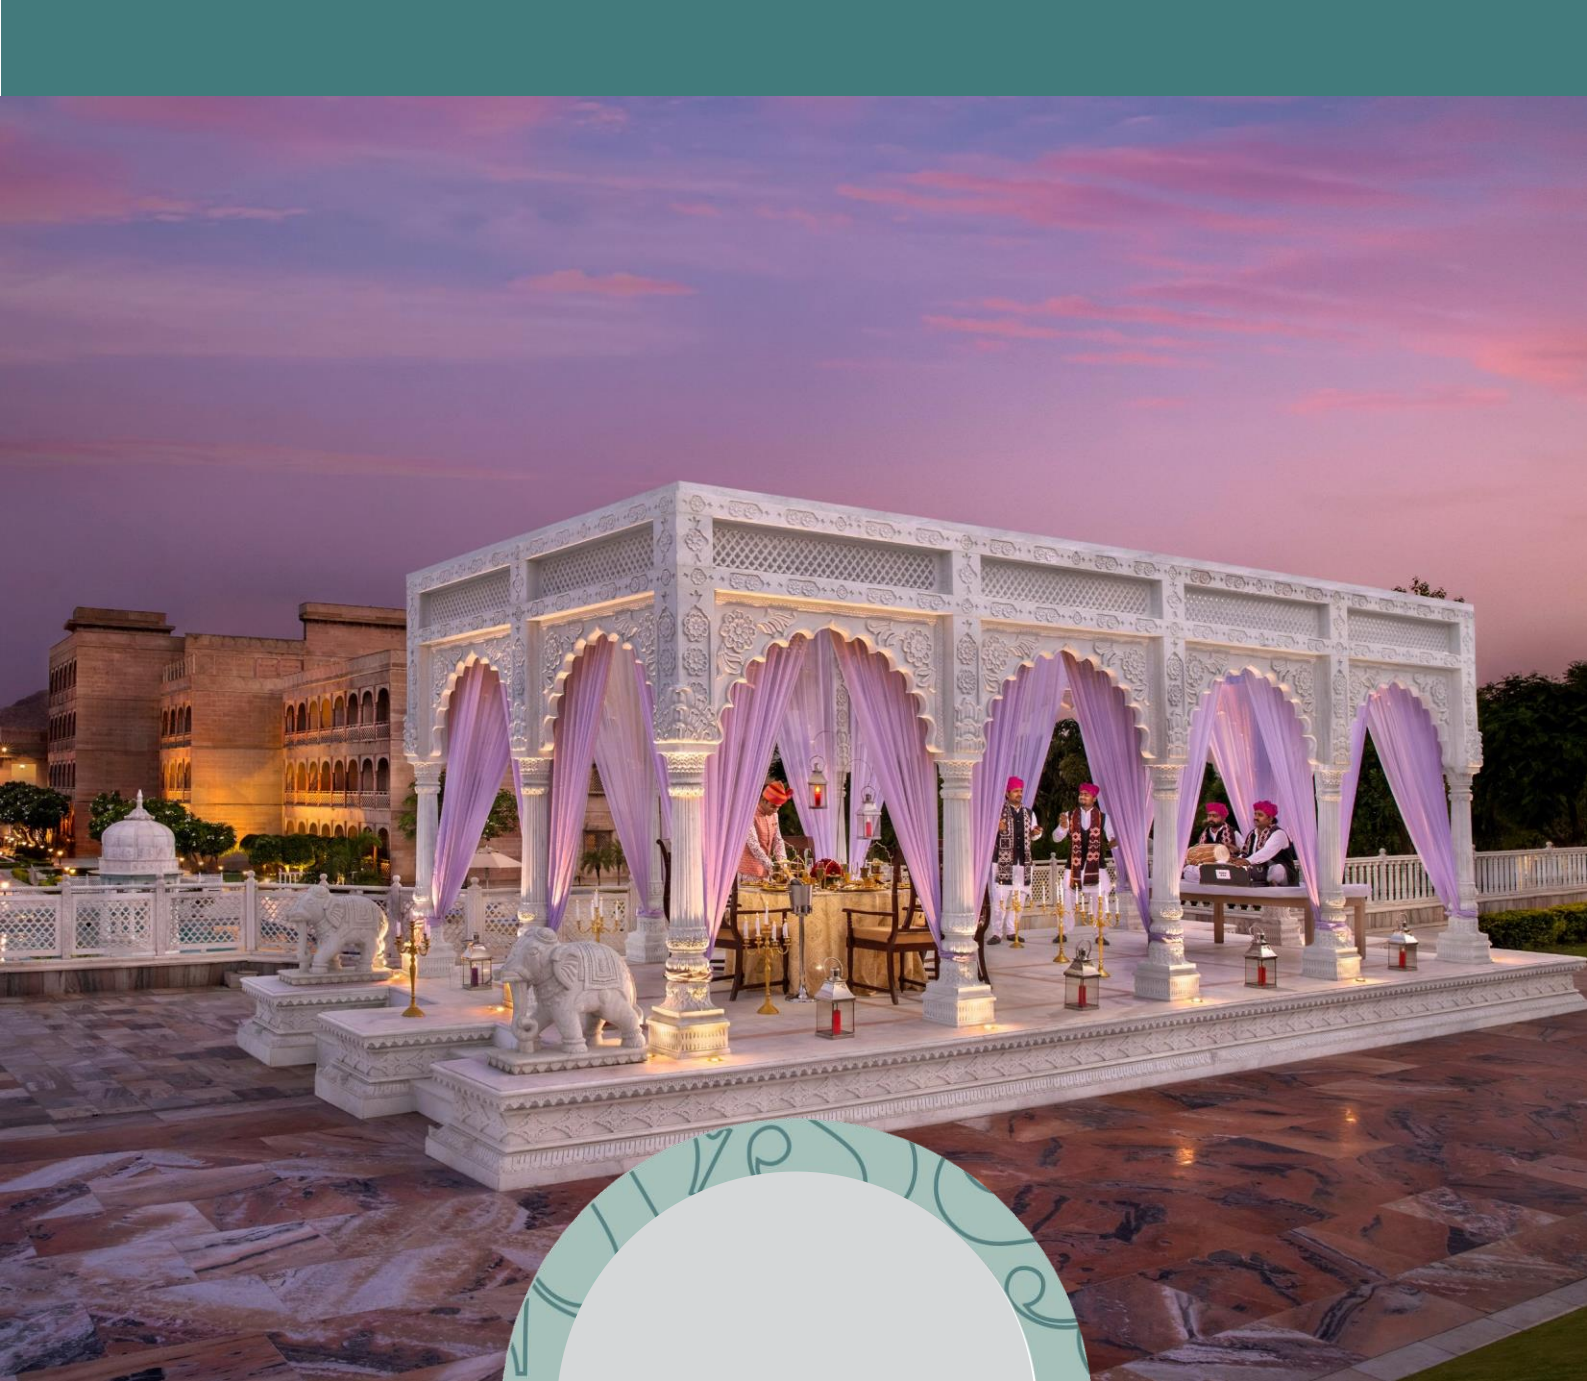

Baradari

Surrounded by Aravalli mountains
suits for every event.